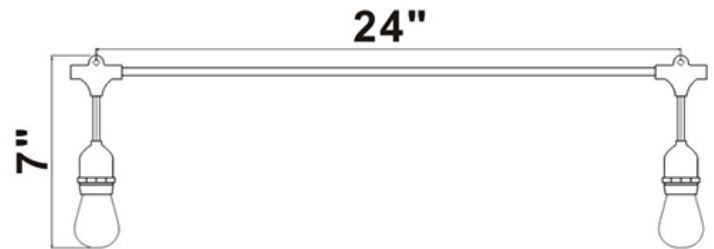

WARRANTY
2-YEAR *

Model:#	Description	wattage	base
SL-24RGB	0.6 Watt x12 Candle S14 Lamp, RGB Multi-Color Adjustable, Remote Included	0.6Wx12	2-Pin

* 2 Year Limited Warranty

UPC: 80680215647-7