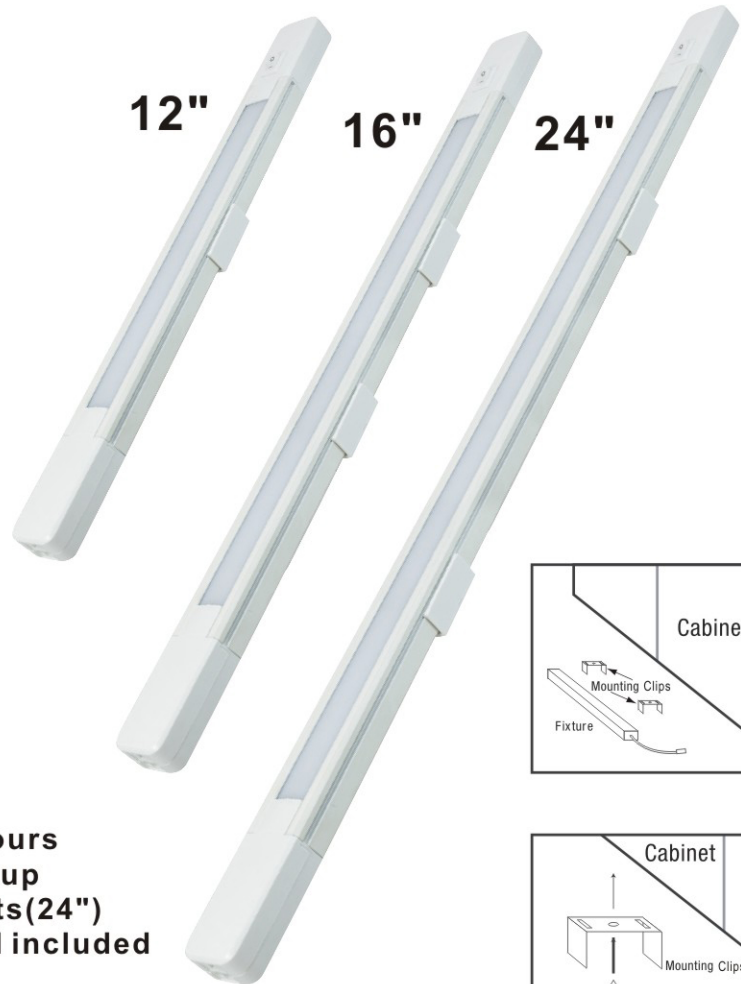

# LED LINKABLE TASK STRIP LIGHT

**DIMMABLE**

**CLARITY·WIDE·SPECTRUM  
TRUE·COLOR·LED**

MAKES COLORS VIVID & TRUE

**90CRI**

THIS FIXTURE USES THE LATEST ADVANCED LED CHIP. THIS CHIP IS A HIGH COLOR RENDERING CHIP (>90 CRI). THIS MEANS THE COLORS YOU SEE UNDER THIS LIGHT WILL BE TRUER AND CLEARER.

**Features:**

- 12", 16", and 24" Energy Saving LED Strip
- Cool to the touch
- Super-bright LEDs last up to 30,000 hours
- Easy installation slim design linkable up to 30 units(12"), 13 units(16"), & 20 units(24")
- Plug & play cord, switch & 6" links cord included
- Warm white lamp color 3000K

**Specifications:**

Model#	Description	LED Wattage	Kelvin Color	Lumens	Lamp Life	Case Pack	Dimensions (LxWxH)	UPC
UL12ST2/WW	12" 4.3Watt LED Strip Light Unit Complete Cord & Switch	4.3W	3000K	200	30,000 Hours	6 pcs	12"x1.26"x0.7"	68059658248-9
UL16ST2/WW	16" 6Watt LED Strip Light Unit Complete Cord & Switch	6W	3000K	300	30,000 Hours	6 pcs	16"x1.26"x0.7"	68059658249-6
UL24ST2/WW	24" 10Watt LED Strip Light Unit Complete Cord & Switch	10W	3000K	650	30,000 Hours	6 pcs	24"x1.26"x0.7"	80680215632-3