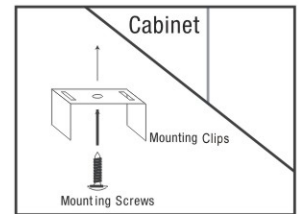

# LED LINKABLE TASK STRIP LIGHT

**DIMMABLE**

**CLARITY·WIDE·SPECTRUM  
TRUE·COLOR·LED**

MAKES COLORS VIVID & TRUE

**90CRI**

THIS FIXTURE USES THE LATEST ADVANCED LED CHIP. THIS CHIP IS A HIGH COLOR RENDERING CHIP (>90 CRI). THIS MEANS THE COLORS YOU SEE UNDER THIS LIGHT WILL BE TRUER AND CLEARER.

**Features:**

- 12", 16", and 24" Energy Saving LED Strip
- Cool to the touch
- Super-bright LEDs last up to 30,000 hours
- Easy installation slim design linkable up to 30 units(12"), 13 units(16"), & 20 units(24")
- Plug & play cord, switch & 6" links cord included
- Warm white lamp color 3000K