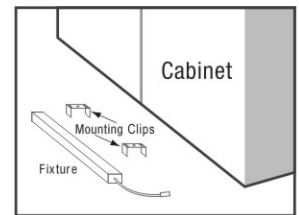

# LED LINKABLE TASK STRIP LIGHT

**DIMMABLE**

**CLARITY·WIDE·SPECTRUM  
TRUE·COLOR·LED**

MAKES COLORS VIVID & TRUE

**90CRI**

THIS FIXTURE USES THE LATEST ADVANCED LED CHIP. THIS CHIP IS A HIGH COLOR RENDERING CHIP (>90 CRI). THIS MEANS THE COLORS YOU SEE UNDER THIS LIGHT WILL BE TRUER AND CLEARER.

**Features:**

- 12", 16", and 24" Energy Saving LED Strip
- Cool to the touch
- Super-bright LEDs last up to 30,000 hours
- Easy installation slim design linkable up to 30 units(12"), 13 units(16"), & 20 units(24")
- Plug & play cord, switch & 6" links cord included
- Warm white lamp color 3000K

**Specifications:**

Model#	Description	LED Wattage	Kelvin Color	Lumens	Lamp Life	Case Pack	Dimensions (LxWxH)	UPC
UL12ST2/WW	12" 4.3Watt LED Strip Light Unit Complete Cord & Switch	4.3W	3000K	200	30,000 Hours	6 pcs	12"x1.26"x0.7"	68059658248-9
UL16ST2/WW	16" 6Watt LED Strip Light Unit Complete Cord & Switch	6W	3000K	300	30,000 Hours	6 pcs	16"x1.26"x0.7"	68059658249-6
UL24ST2/WW	24" 10Watt LED Strip Light Unit Complete Cord & Switch	10W	3000K	650	30,000 Hours	6 pcs	24"x1.26"x0.7"	80680215632-3