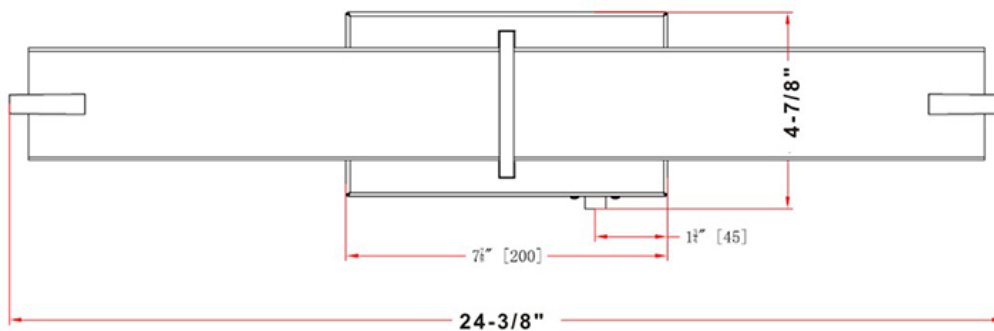

LED
TECHNOLOGY

50,000 Hours Life, 25 Watt, 120VAC 60Hz

Applications:

Bathrooms,
Clarity Wide Spectrum Fixture.
This Fixture Uses the Latest Advanced LED Chips
Indoor and Damp Locations

Features:

- Adjustable CCT 3000K, 4000K and 5000K
- Instant On LED
- Non-Corrosive Powder Coated Steel Body
- Polycarbonate Lens
- 90 CRI for True color under light
- Smooth Dimming Down to 10% Or Lower
- Flicker Free
- Dimmable(Traic Dimmer)

Specification:

Input Line Voltage:	120VAC
Input Power	25W
Input Line Frequency	60Hz
Lamp Life (Rated)	50,000hrs
Minimum Starting Temp	-20°C/-4°F
Maximum Operating Temp	40°C/104°F
Adjustable CCT	3000K/4000K/5000K
CRI	90
Lumens	1750
Dimmable	Standard Triac Dimmer

WARRANTY
2-YEAR *

Model:#	Description	wattage	lumens
V24SQB-NS/CCT	24" 25 Watt LED Square Vanity Light Nickel Satin Finish, Adjustable CCT	25	1750

JA8-2019

*2 Years Limited Warranty

UPC: 80680215625-5