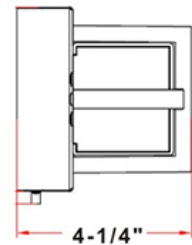

WARRANTY
2-YEAR *

Model:#	Description	wattage	lumens
V24SQB-NS/CCT	24" 25 Watt LED Square Vanity Light Nickel Satin Finish, Adjustable CCT	25	1750

JA8-2019

*2 Years Limited Warranty

UPC: 80680215625-5