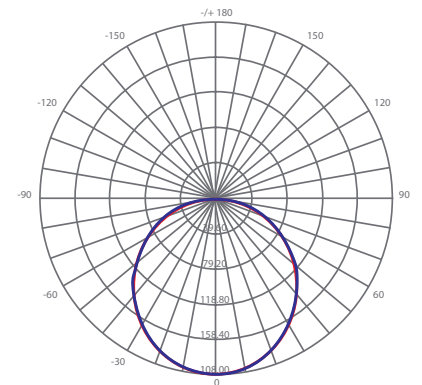

Product Photometric Data

Euri Lighting | A Division of ITRONIX Inc.