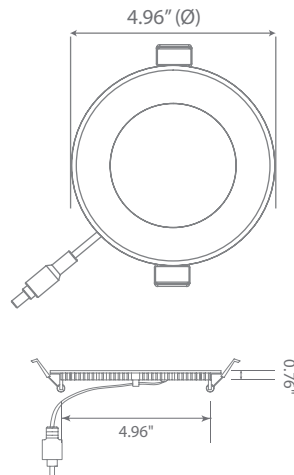

LED DLC4S-2000e

Fixture Class: 4" Slim Fixed

Product Description

LED DLC4S-2000e, made for small spaces a recessed can or tall fixture won't fit, this compact and ultra-slim downlight is designed to reduce energy costs and maintenance worries. With spring action clips and a separate junction box, this 4-inch downlight eliminates housing and makes for the easiest installation ever. Only 9 watts and available in welcoming Soft White (3000K), the DLC4S-2000e guarantees uniform light distribution with edge-lit LED technology. See Euri Lighting DLC4S-2040e for crisp Bright White (4000K) and DLC4S-2050e for luminous Cool White (5000K).

Product Features

Dimmable

Abutted & Covered

No Housing Required

Damp Rated

Product Dimensions

Product Photometric Data

Euri Lighting | A Division of ITRONIX Inc.