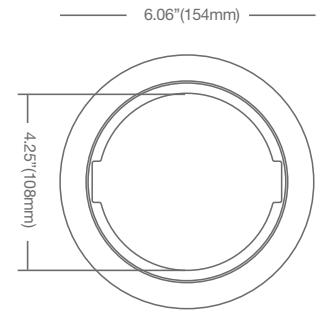

4" GOOF RING

PRO

DIMENSIONS

Ref.:#DS241-GOOFRING-4-130917

- ⌚ **For use with 4" THINFIT Series products only**
- ⌚ **Increases trim diameter to 6.06" (154mm)**
- ⌚ **High-quality steel construction**
- ⌚ **White powder coat finish**

RECOMMENDED USE

THINFIT Series – 4" NEW CONSTRUCTION DOWNLIGHT 8.5W

The 4" GOOF RING is designed specifically for use with THINFIT Series 4" NEW CONSTRUCTION DOWNLIGHT 8.5W fixtures. The 4" GOOF RING increases the trim diameter to 6.06" and is ideal for covering mistakes or when the ceiling hole is larger than the fixture.

SPECIFICATIONS

Product Model	97847 DLNC4GOOF/R
Type	4" Goof Ring
I.D. / O.D.	4.25" (108mm) / 6.06" (154mm)
Weight (lb. / g)	0.18lb. / 80g