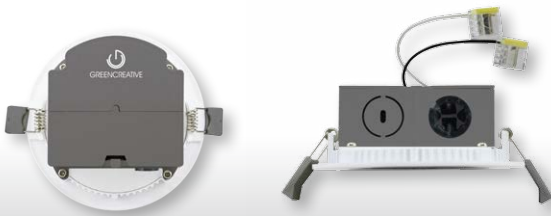

4" GOOF RING

PRO

DIMENSIONS

Ref.:#DS241-GOOFRING-4-130917

- ⌚ **For use with 4" THINFIT Series products only**
- ⌚ **Increases trim diameter to 6.06" (154mm)**
- ⌚ **High-quality steel construction**
- ⌚ **White powder coat finish**

RECOMMENDED USE

THINFIT Series – 4" NEW CONSTRUCTION DOWNLIGHT 8.5W

The 4" GOOF RING is designed specifically for use with THINFIT Series 4" NEW CONSTRUCTION DOWNLIGHT 8.5W fixtures. The 4" GOOF RING increases the trim diameter to 6.06" and is ideal for covering mistakes or when the ceiling hole is larger than the fixture.

SPECIFICATIONS

Product Model	97847 DLNC4GOOF/R
Type	4" Goof Ring
I.D. / O.D.	4.25" (108mm) / 6.06" (154mm)
Weight (lb. / g)	0.18lb. / 80g