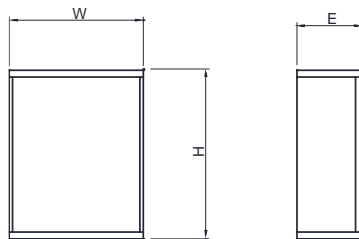

### LED Type

Model	Input Voltage	Input Wattage	LED CT	Lumen (TYP)	Finish	Shade	Dimension (W x H X E)	Barille (Option)
3-1843D-RN-SC-05	120V ~ 277V	25W	3000K or 4000K	1290	Black	Polycarbonate	7.8" x 9.8" x 3.8"	Yes