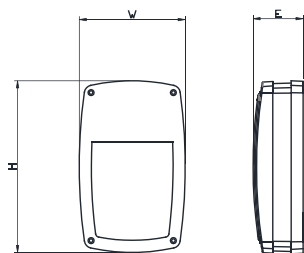

UL/cUL or ETL/cETL Listed, Suitable for Wet Locations

Warranty

5 Years Limited Warranty on Driver and LED

LED Type

Model	Input Voltage	Input Wattage	LED CT/CRI	Lumen (TYP)	Finish / Shade	Dimension (H x W X E)	Energy Star
3-3383D-A-05-xxxxK	120V	15W	3000K / >80	800	Black / PC	11.3" x 7.0" x 3.7"	Yes

GU24 CFL Type

Model	Input Voltage	Finish	Lamp	Shade	Dimension (H x W X E)	Energy Star
3-3383-A-05	120V	Black	GU24 Bulb	Opal Polycarbonate	11.3" x 7.0" x 3.7"	---