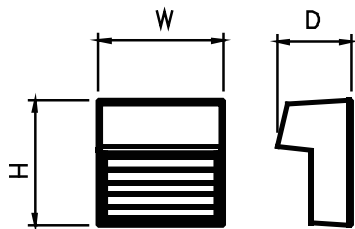

### LED Type

Model	Input Voltage	Input Wattage	LED CT	Lumen (TYP)	Finish	Shade	Dimension (W x H X D)	Braille (Option)
3-4078D-RN-SC-05	120V -277V	9W	3000K or 4000K	350	Black	Frosted Glass	6.3" x 6.3" x 3.8"	Yes