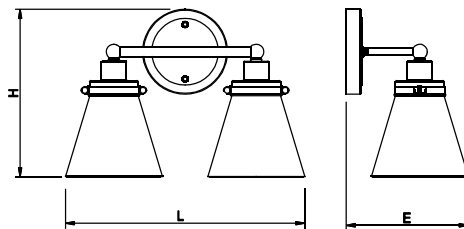

4493D

Vanity

Features

Housing

Die-formed Cold-rolled Steel
Finish Option: -62 Satin Nickel, -30 Oil Rubbed Bronze

Optical

Clear Glass Shade Creates Excellent Light Distribution and Uniformity

Electrical

High Power Factor, Low THD

Lamp

LED Bulb: E26 Filament Type, 8W, 2700K

Certification

UL/cUL

Warranty

LED E26 Bulb: 3 Years Limited Warranty

Filament LED Type

Model	Input Voltage	Input wattage	LED Lamp	Finish	Shade	Dimension (L X H X E)
4493D-108-33	120V	8W	1 x 8W E26	Antique Brass / Dark Bronze	Clear Glass	6.8" x 11.0" x 8.0"
4493D-208-33	120V	16W	2 x 8W E26	Antique Brass / Dark Bronze	Clear Glass	15.5" x 11.0" x 8.0"
4493D-308-33	120V	24W	3 x 8W E26	Antique Brass / Dark Bronze	Clear Glass	24.8" x 11.0" x 8.0"