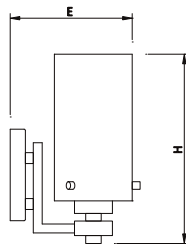

CFL Type: GU24 Bulb, 2700K or 4000K

LED Bulb: GU24, Energy Star Listed, 9W, 800 lm, Omni Direction, 3000K or 4000K

Certification

UL/cUL Listed

Warranty

LED Bulb: 3 Years Limited Warranty

CFL Type

Model	Input Voltage	Finish	Shade	Lamp	Dimension (L X H X E)
4498-118-30	120V	Oil Rubbed Bronze	Opal Glass	1 x 18W GU24	4.8" x 9.6" x 6.3"
4498-218-30	120V	Oil Rubbed Bronze	Opal Glass	2 x 18W GU24	13.3" x 9.6" x 6.3"
4498-318-30	120V	Oil Rubbed Bronze	Opal Glass	3 x 18W GU24	22.5" x 9.6" x 6.3"