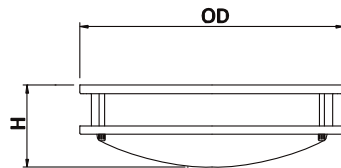

Lamp

GU24 CFL Bulbs, T9 Circline Lamp, Quad Lamp or T8 lamp (2700K or 4000K)
 GU24 LED Bulb, 9W, 800 lumen (3000K or 4000K)

Certifications

UL/cUL Listed, Suitable for Damp Locations

-PDA

-PDB

GU24 CFL Type

Model	Input Voltage	Finish	Shade	Lamp	Dimension (OD X H)	Energy Star
DC010PG-118-xxxxK	120V	Satin Nickel	Acrylic	1 x 18W GU24	10.4" x 3.3"	---
DC012PG-123-xxxxK	120V	Satin Nickel	Acrylic	1 x 23W GU24	11.8" x 3.3"	---
DC014PG-213-xxxxK	120V	Satin Nickel	Acrylic	2 x 13W GU24	14.5" x 4.0"	---
DC014PG-218-xxxxK	120V	Satin Nickel	Acrylic	2 x 18W GU24	14.5" x 4.0"	---
DC014PG-223-xxxxK	120V	Satin Nickel	Acrylic	2 x 23W GU24	14.5" x 4.0"	---
DC016PG-218-xxxxK	120V	Satin Nickel	Acrylic	2 x 18W GU24	16.0" x 4.4"	---
DC018PG-223-xxxxK	120V	Satin Nickel	Acrylic	2 x 23W GU24	17.8" x 4.4"	---
DC018PG-318-xxxxK	120V	Satin Nickel	Acrylic	3 x 18W GU24	17.8" x 4.4"	---
DC238PG-423-xxxxK	120V	Satin Nickel	Acrylic	4 x 23W GU24	24.1" x 5.0"	---

T9 Circline Lamp Type

Model	Input Voltage	Finish	Shade	Lamp	Dimension (OD X H)	Energy Star
DC010-122-62	120V	Satin Nickel	Acrylic	1 x 22W T9 Cir.	10.4" x 3.3"	---
DC012-122-62	120V	Satin Nickel	Acrylic	1 x 22W T9 Cir.	11.8" x 3.3"	---
DC014-132-62	120V	Satin Nickel	Acrylic	1 x 32W T9 Cir.	14.5" x 4.0"	---
DC016-132-62	120V	Satin Nickel	Acrylic	1 x 32W T9 Cir.	16.0" x 4.4"	---
DC018-2232-62	120V	Satin Nickel	Acrylic	22W+32W T9 Cir.	17.8" x 4.4"	---