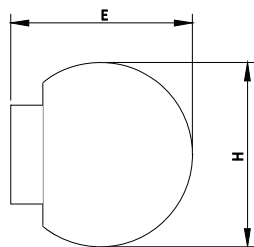

FL5224 FL5239 FL5254

Vanity

Features

Housing

Die-formed Cold-rolled Steel
 Finish Option: -06 White -30 Oil Rubbed Bronze

Optical

Shade: High Transmission Acrylic Create Excellent Light Distribution and Uniformity

Lamp

T5 HO Lamp

Certification

UL/cUL Listed

T5 HO Lamp

Model	Input Voltage	Input Wattage	Finish	Dimension (L X H X E)	Shade
FL5224-62	120V ~ 277V	48W	Satin Nickel / Acrylic	22.5" x 5.0" x 5.0"	2 x F24T5HO, 24W
FL5239-62	120V ~ 277V	78W	Satin Nickel / Acrylic	36.5" x 5.0" x 5.0"	2 x F39T5HO, 39W
FL5254 -62	120V ~ 277V	108W	Satin Nickel / Acrylic	48.5" x 5.0" x 5.0"	2 x F54T5HO, 54W