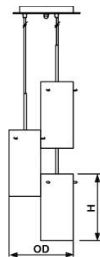

P117-3

Mini Pendant

Features

Housing

Cold-rolled Steel
 Finish Option: -62 Satin Nickel -30 Oil Rubbed Bronze

Optical

Shade: Opal Glass

Electrical

120V

Lamp

E26 LED Bulb: 9W, Energy Star Listed, Dimmable, Omini Direction Type, Color Temperature, 3000K, 4000K

Certification

UL/cUL Listed

LED & CFL Type

Model	Input Voltage	Finish	Shade	Dimension (OD x H x H1)	Lamp	Energy Star
P117-3-62	120V	Satin Nickel	Opal Glass	11.0" x 9.8" x 6'	3 x 9W LED Bulb, E26	---

Note: H1- Hanging Cord Length