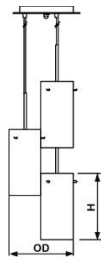

P117-A-3

Mini Pendant

Features

Housing

Cold-rolled Steel
 Finish Option: -62 Satin Nickel -30 Oil Rubbed Bronze

Optical

Shade: Clear Glass

Electrical

120V

Lamp

E26 Filament Type LED Bulb: 8W, Energy Star Listed, Dimmable, Omni Direction Type, Color Temperature 2700K

Certification

UL/cUL Listed

LED Type

Model	Input Voltage	Finish	Shade	Dimension (OD x H x H1)	Lamp	Energy Star
P117-A-3-62	120V	Satin Nickel	Clear Glass	11.0" x 9.8" x 6'	3 x E26 Filament Type LED Bulb, 8W, 2700K	---