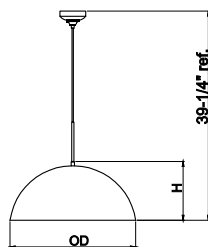

### LED Type, Dimmable

Model	Input Voltage	Input Wattage	LED CT / CRI	Lumen (TYP)	Dimension (OD x H x H1 max)	Finish	Energy Star
P268D-xxxxK	120V-277V	37W	3000K / >80	3300	23.5" x 11.8" x 72"	Black	---