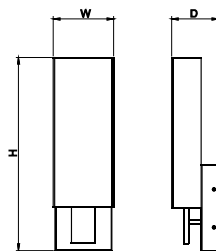

ETL/cETL Listed

Warranty

5 Years Limited Warranty on Driver and LED

LED Type

Model	Input Voltage	Input Wattage	LED CT	CRI	Lumen (TYP)	Finish/Shade	Dimension (W x H x D)	Barille
W189D-RN-SC-62	120V-277V	15W	3000K	>80	1300	Satin Nickel / Acrylic	5.0" x 16.0" x 3.8"	Yes