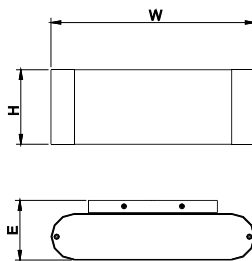

### LED Type

Model	Input Voltage	Input Wattage	CT	Lumen (Typ)	Finish	Shade	Dimension (W x H x D)	Barille (option)
W194D-RN-LC-62	120V-277V	15W	3000K or 4000K	700	Satin Nickel	Metal	12.5" x 4.5" x 3.6"	Yes