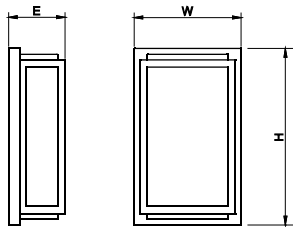

Warranty

5 Years Limited Warranty on Driver and LED

LED Type

Model	Input Voltage	Input Wattage	LED CT	CRI	Lumen (TYP)	Finish/Shade	Dimension (W x H x E)	Barille (Option)
W208D-RN-SC-30	120V -277V	15W	3000K or 4000K	>80	760	ORB/Acrylic	7.3" x 12.0" x 3.9"	Yes

SC: Silk Screen Printing Numbers