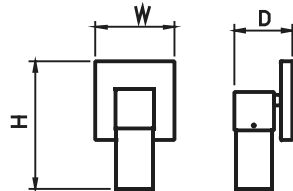

Warranty

5 Years Warranty on Driver and LED Module

LED Type

Model	Input Voltage	Input Wattage	LED CT	CRI	Lumen (TYP)	Finish	Shade	Dimension (W X H X D)	Barille (Option)
W781D-RN-AC-62	120V	10W	3000K or 4000K	>80	630	Satin Nickel	Bubble Crystal Glass	4.3" x 9.8" x 3.3"	Yes