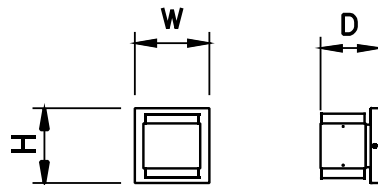

Warranty

5 Years Warranty on Driver and LED Module

LED Type

Model	Input Voltage	Input Wattage	LED CT	CRI	Lumen (TYP)	Finish	Shade	Dimension (W X H X D)	Barille (Option)
W900D-RN-AC-05	120V – 277V	9W	3000K or 4000K	>80	650	Black	Crystal Glass	5.0" x 10.0" x 3.9"	Yes