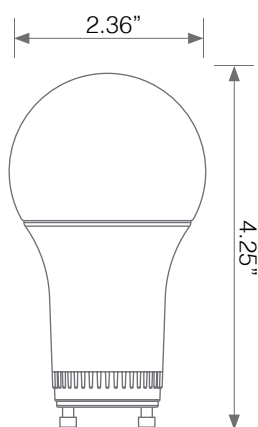

Damp Rated

Damp Rated

Enclosed Fixture Suitable

Enclosed Fixture Suitable

Electrical Specifications

Model No.	Input Power	Input Voltage	Lumen Output	Beam Angle	Center Beam	CCT
EA19-12W5000CG	12 W	120V	1100 lm	220°	N/A	3000 K

CRI	Luminous Efficacy	Power Factor	Input Current	Base	Lamp Lifespan	Estimated Yearly Cost
90+	91.6 lm/W	0.9	0.11 A	GU24	25,000 Hrs.	\$ 1.44

Mechanical Specifications

Rating	Operational Temperature	Inner Box QTY.	Master Box QTY.	Dimensions(in.)	UPC Code
Damp Rated	-4°F - 104°F	1 pcs	N/A	2.30"(ø) x 4.20"(H)	811174034940

Product Dimensions

Product Photometric Data