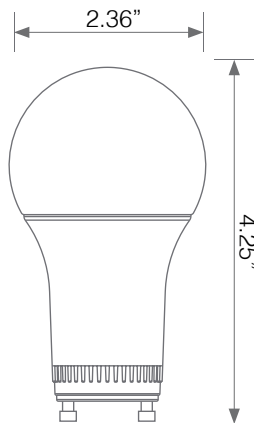

75W

REPLACEMENT

12 Watts

Warm White

90+ CRI

Dimmable

Damp Rated

Enclosed Fixture Suitable

Electrical Specifications

Model No.	Input Power	Input Voltage	Lumen Output	Beam Angle	Center Beam	CCT
EA19-12W5020CG	12 W	120V	1100 lm	220°	N/A	2700 K
CRI	Luminous Efficacy	Power Factor	Input Current	Base	Lamp Lifespan	Estimated Yearly Cost
90+	91.6 lm/W	0.9	0.11 A	GU24	25,000 Hrs.	\$ 1.44

Mechanical Specifications

Rating	Operational Temperature	Inner Box QTY.	Master Box QTY.	Dimensions(in.)	UPC Code
Damp Rated	-4°F - 104°F	1 pcs	N/A	2.30"(ø) x 4.20"(H)	811174034919

Product Dimensions

Product Photometric Data