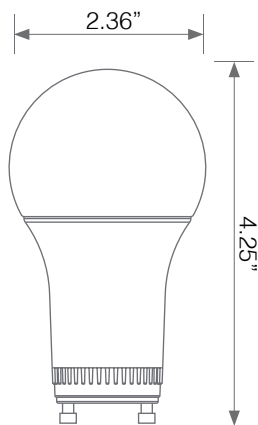

Damp Rated

Damp Rated

Enclosed Fixture Suitable

Enclosed Fixture Suitable

Electrical Specifications

Model No.	Input Power	Input Voltage	Lumen Output	Beam Angle	Center Beam	CCT
EA19-12W5040CG	12 W	120V	1100 lm	220°	N/A	4000 K

CRI	Luminous Efficacy	Power Factor	Input Current	Base	Lamp Lifespan	Estimated Yearly Cost
90+	91.6 lm/W	0.9	0.11 A	GU24	25,000 Hrs.	\$ 1.44

Mechanical Specifications

Rating	Operational Temperature	Inner Box QTY.	Master Box QTY.	Dimensions(in.)	UPC Code
Damp Rated	-4°F - 104°F	1 pcs	N/A	2.30"(ø) x 4.20"(H)	811174034933

Product Dimensions

Product Photometric Data