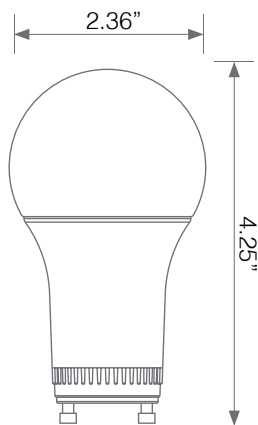

Damp Rated

Damp Rated

Enclosed Fixture Suitable

Enclosed Fixture Suitable

Electrical Specifications

Model No.	Input Power	Input Voltage	Lumen Output	Beam Angle	Center Beam	CCT
EA19-12W5050CG	12 W	120V	1100 lm	220°	N/A	5000 K

CRI	Luminous Efficacy	Power Factor	Input Current	Base	Lamp Lifespan	Estimated Yearly Cost
90+	91.6 lm/W	0.9	0.11 A	GU24	25,000 Hrs.	\$ 1.44

Mechanical Specifications

Rating	Operational Temperature	Inner Box QTY.	Master Box QTY.	Dimensions(in.)	UPC Code
Damp Rated	-4°F - 104°F	1 pcs	N/A	2.30"(ø) x 4.20"(H)	811174034926

Product Dimensions

Product Photometric Data