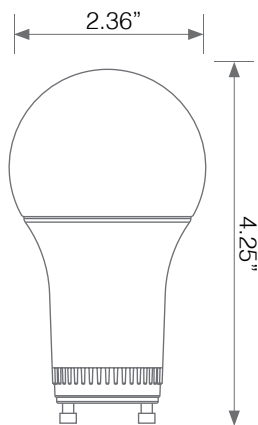

↻

Dimmable

💧%

Damp Rated

💡
E85
ENCLOSED FIXTURE SUITABLE

Enclosed Fixture Suitable

Electrical Specifications

Model No.	Input Power	Input Voltage	Lumen Output	Beam Angle	Center Beam	CCT
EA19-9W5000CG	9 W	120V	810 lm	220°	N/A	3000 K

CRI	Luminous Efficacy	Power Factor	Input Current	Base	Lamp Lifespan	Estimated Yearly Cost
90+	90 lm/W	0.9	0.09 A	GU24	25,000 Hrs.	\$ 1.08

Mechanical Specifications

Rating	Operational Temperature	Inner Box QTY.	Master Box QTY.	Dimensions(in.)	UPC Code
Damp Rated	-4°F - 104°F	1 pcs	N/A	2.30"(ø) x 4.20"(H)	811174034902

Product Dimensions

Product Photometric Data