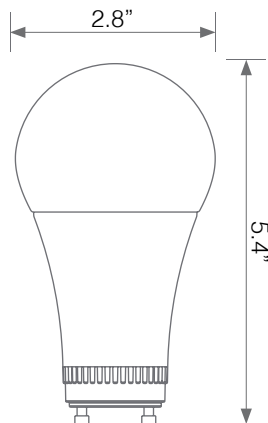

100W
REPLACEMENT

Electrical Specifications

Model No.	Input Power	Input Voltage	Lumen Output	Beam Angle	Center Beam	CCT
EA21-17W5040CG	17 W	120V	1600 lm	220°	N/A	4000 K

CRI	Luminous Efficacy	Power Factor	Input Current	Base	Lamp Lifespan	Estimated Yearly Cost
90+	94.1 lm/W	0.9	0.155 A	GU24	25,000 Hrs.	\$ 2.04

Mechanical Specifications

Rating	Operational Temperature	Inner Box QTY.	Master Box QTY.	Dimensions(in.)	UPC Code
Damp Rated	-4°F - 104°F	1 pcs	N/A	2.8"(ø) x 5.4"(H)	811174034964

Product Dimensions

Product Photometric Data