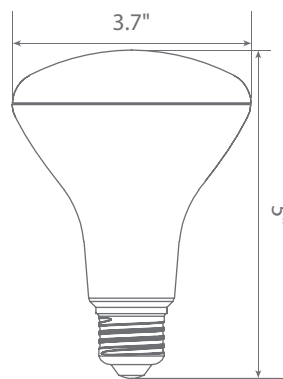

Product Dimensions