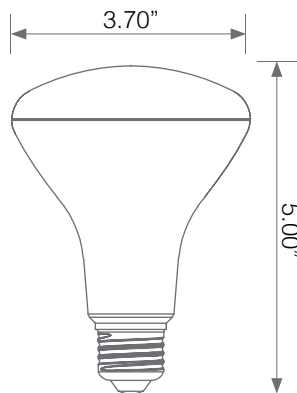

Electrical Specifications

Model No.	Input Power	Input Voltage	Lumen Output	Beam Angle	Center Beam	CCT
EB30-9W5020cec	9 W	120V	810 lm	120°	N/A	2700 K

CRI	Luminous Efficacy	Power Factor	Input Current	Base	Lamp Lifespan	Estimated Yearly Cost
90+	90 lm/W	0.9	0.09 A	E26	25,000 Hrs.	\$ 1.08

Mechanical Specifications

Rating	Operational Temperature	Inner Box QTY.	Master Box QTY.	Dimensions(in.)	UPC Code
Damp Rated	-4F-104 F	N/A	N/A	3.70"(Ø) x 5.00"(H)	N/A

Product Dimensions

Product Photometric Data