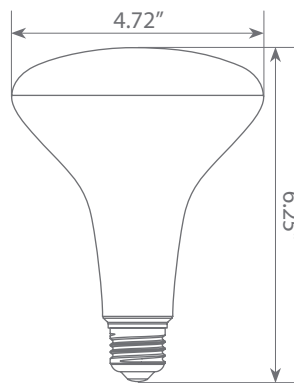

Specifications

Input Power	Input Voltage	Lumen Output	Beam Angle	Center Beam	CCT
17 W	120V	1400 lm	110°	N/A	2700 K
CRI	Luminous Efficacy	Power Factor	Input Current	Base/Cap	Lamp Lifespan
80	82.4 lm/W	0.7	0.185 A	E26	25,000 Hrs.

Product Features

Dimmable

Energy Efficient

Damp Rated

Product Dimensions

Product Photometric Data