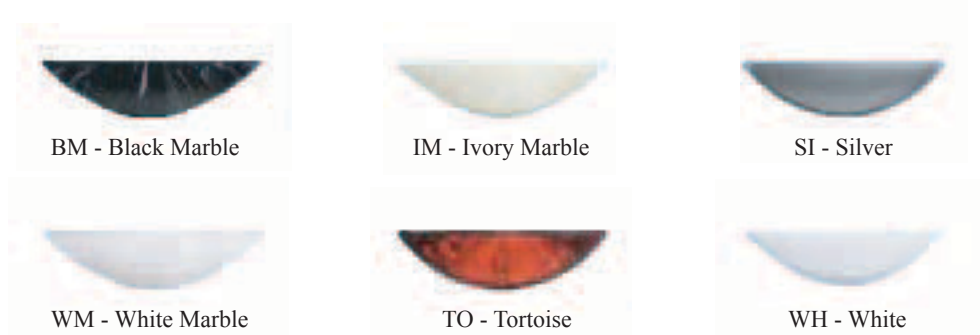

END CAP FINISHES

ORDERING INFORMATION

STANDARD - 4FT

Example: ECLMW248LS48W4000DMV40KWH

ECL		MW		2		48L		S48W4000L		DMV		40K		WH	
Series		Width		Size		Wattage and Lumen		Driver		Color Temperature		End Cap Finish			
ECL	Eclipse	2	9.5"	48L	48"	S48W4000L	48 System Watts, 4000 Delivered Lumens	MV	Multi Volt 120-277V	30K	3000K	WH	White		
		4	16.5"			S57W4500L	57 System Watts, 4500 Delivered Lumens	DMV	0-10V	35K	3500K	WM	White Marble		
						S72W5800L	72 System Watts, 5800 Delivered Lumens			40K	4000K	IM	Ivory Marble		
						S96W8000L	96 System Watts, 8000 Delivered Lumens			50K	5000K	TO	Tortoise		
												BM	Black Marble		
												SI	Silver		

Lens Material	
A	Prismatic Acrylic #12 Pattern
MW	Matte White Acrylic
RE	MicroProfile Diffuser*

*48W and 57W are only available in 9.5" width
72W and 96W are only available in 16.5" width

* Consult FACTORY for more options

Catalog Number:
Notes:

Saylite
2055 Luna Rd. Suite 142 Carrollton, TX 75006
Phone: 972-247-3171 Fax: 972-247-0200
www.saylite.com email: sales@saylite.com