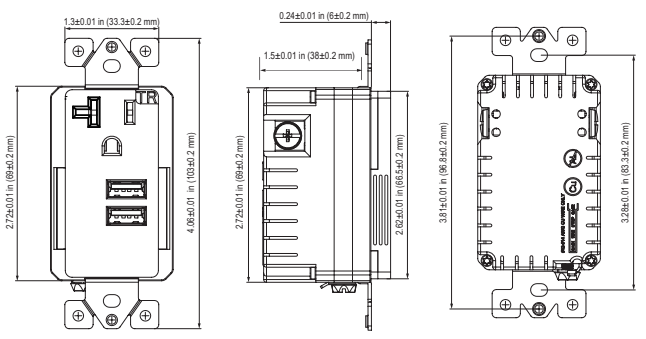

Testing & Code Compliance

USB Modules

Specification Submittal

Specifications

| | |
|-----------------------|----------------------------------|
| Receptacle Rating | 20A, 125VAC |
| Type A USB Port | 5V-2.4A |
| Type A USB Port | 5V-2.4A |
| Wire Terminals | #14-#12 AWG |
| Operating Temperature | -4 to 140°F (-20 to 60°C) |
| Supported | USB 3.1, 3.0, 2.0, 1.1 |
| Dimensions | 2.71"X1.71"X1.79" |
| Warranty | 2 Years |

Application

- Cafes
- Airport Lounges
- Laboratories
- Kitchens
- Meeting Rooms
- Bedrooms
- Offices
- Restaurants
- Hotels
- Cafeterias

Color Swatches

Dimensional Drawing

Job Name:

Job Number:

Models: