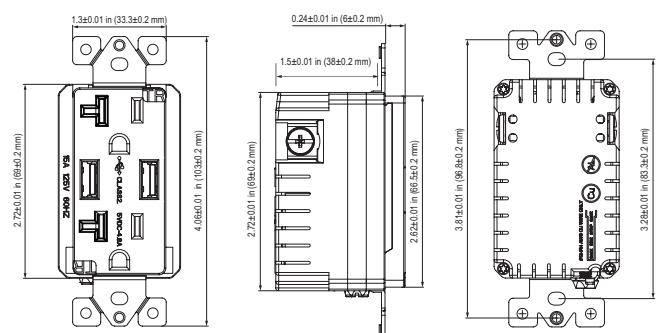

Color Swatches

Dimensional Drawing

Specification Submittal

Job Name: Job Number:

Models: