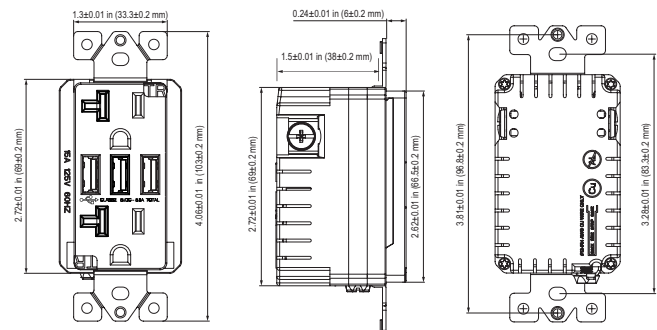

Color Swatches

Dimensional Drawing

Specification Submittal

Job Name:

Job Number:

Models: