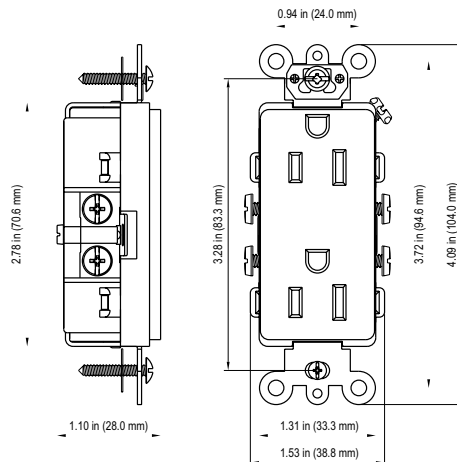

Industrial Grade Decorator Duplex Receptacle 15A 125V

Model No.: 63150

Description: Enerlites' Industrial Grade Receptacles are rated for variety of standard configuration. Each decorator receptacle is equipped with break-off plaster ears and tabs to allow for easy alignment and 2-circuit conversion. All decorator receptacles are designed with thermoplastic construction and feature a shallow build for maximum wiring room

Features:

- High impact-resistant thermoplastic cover and body
- Flammability UL94, V2 Rating.
- Push-in Rear and Side terminals for quick installation
- 2-Pole, 3-Wire grounding
- Unique screw terminal guard provide fast, easy insulation from conductive surfaces

Specifications:

Amperage.....	15Amp
Color Availability.....	Ivory and White
Voltage.....	125VAC
Termination.....	Rear Push In and Side
Receptacle Material	Thermoplastic
Standards and Certifications.....	UL Listed