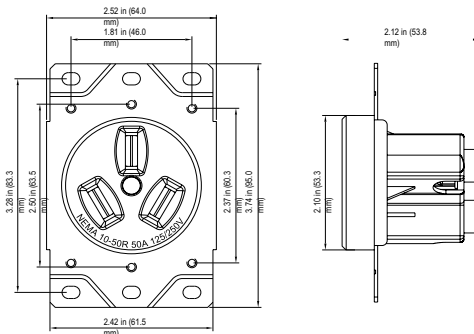

### 30 Amp 125/250-Volt NEMA 14-30R Flush Mount Power Outlet

Model No.: 66300-BK

**Description:** Enerlites's NEMA devices provide a safe disconnect solution between an equipment load and a power source. Built of durable thermoplastic, power receptacles come equipped with heavy-gauge, double-wire copper alloy contacts. To ensure correct and speedy wiring, terminals have ID markings. Flush mount receptacles fit Enerlites's wide range of 2.15 in. diameter wall plates

**Features:**

- Fits all wall plates with 2.15 in. Diameter center hole
- Terminals marked for easy identification and fast wiring
- All mounting hardware included
- Flush-mount devices fit single or 2-Gang outlet boxes
- Easy-to-wire terminals accept up to number 4 AWG conductors
- Flammability UL94, V2 Rating
- High Impact-Resistant Chemical-Resistant Nylon
- Reinforced Thermoplastic Polyester

**Specifications:**

Type.....	Outlet
Rating.....	30Amp, 125/250Volt
Wiring Scheme.....	3 Pole, 4 Wire
Nema Configuration.....	14-30R
Max Working Voltage.....	30Amp
Termination.....	4AWG Conductors
Standards and Certifications.....	UL Listed