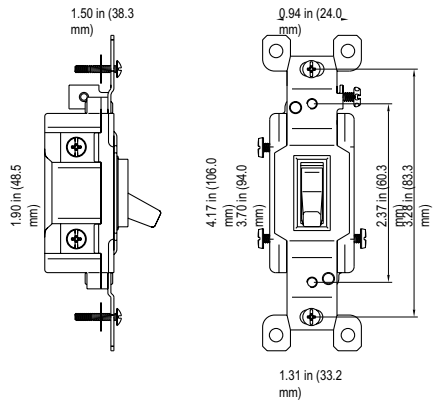

### Residential Grade Toggle Switch/Single Pole

Model No.: 88115

**Description:** The 88115 switch make installation quick and simple with its versatile design. This switch features side mount wiring as well as push-in wiring on the rear (for use with copper wiring). The impact resistant thermoplastic body is built strong to endure years of use as well as being resistant to a wide temperature range.

**Features:**

- Quick and Easy Installation
- Side and Rear Wiring
- Grounding Screw Attached
- Durable Impact-Resistant Thermoplastic Switch and Frame
- 2 Year Warranty

**Specifications:**

Type .....Single Pole  
 Color Availability.....White, Ivory, Almond, Light Almond, and Gray  
 Ground.....Grounding Screw Attached  
 Amperage..... 15Amp  
 Voltage.....120/277VAC  
 Termination.....Rear Push In and Side  
 Actuator Material .....Thermoplastic  
 Standards and Certifications.....UL Listed