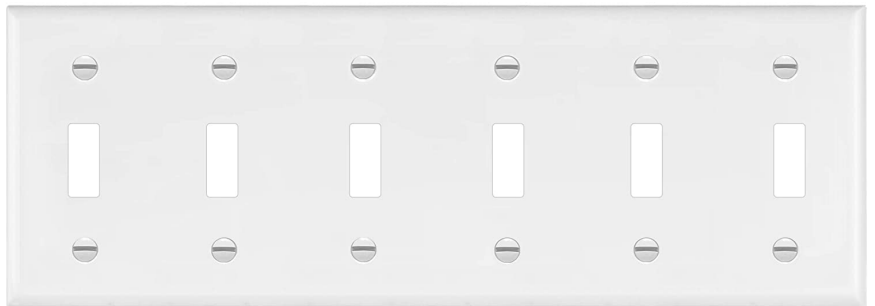

Toggle Wall Plate 6 Gang

Model #: 8816-A

Description: Update plain, white light switch covers with the Enerlites 8816 6 gang wall plate. This toggle wall plate has a stylish finish that is sure to liven up nearly any wall in your home or office.

Features:

- High-impact resistant for remarkable durability
- Simple 12-screw installation
- Easy to clean and maintain
- UL listed for indoors

Specifications:

Type.....	6-gang toggle light switches
Color available.....	Almond, White and Ivory
Depth.....	.25"
Height.....	4.5"
Width.....	12"
Screws.....	Included
Shape.....	Rectangle