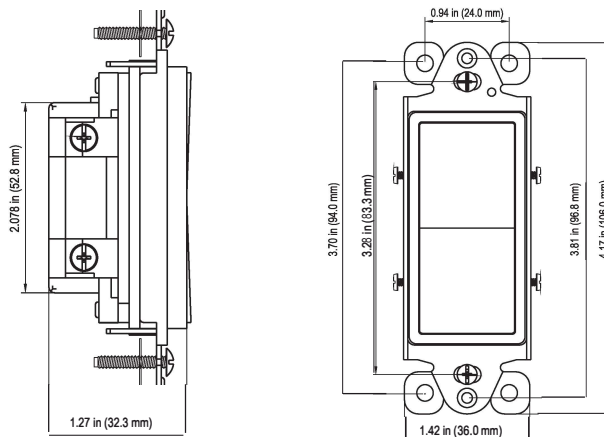

Testing & Code Compliance

Enerlites, Inc.

www.enerlites.com

Phone: 949-756-0536 Fax: 949-756-0528 e-mail: sales@enerlites.com