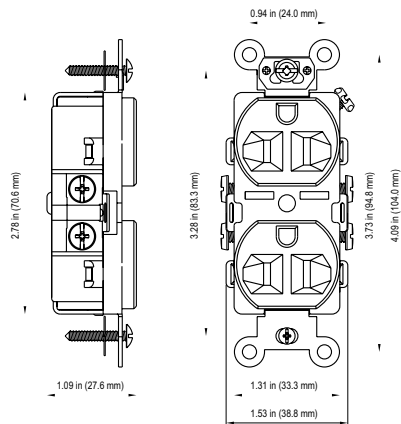

Isolated Ground Duplex TR Receptacle 2-Pole, 3-Wire 15A/125V, 5-15R

Model No.: 61510-TR

Description: Enerlites' Isolated Ground Duplex Receptacles are Tamper Resistant and equipped with break-off plaster ears and tabs to allow for easy alignment and 2-circuit conversion. All duplex receptacles are designed with thermoplastic construction and feature a shallow build for maximum wiring room.

Features:

- 15 amp/125-Volt
- Flammability UL94, V2 Rating.
- With ears; straight blade; quick push-in and side wired; steel strap
- Tamper Resistant
- Shallow design for maximum wiring room

Specifications:

Type	Two Pole
Color Availability.....	White and Ivory
Grounding.....	Isolated Grounding
Amperage.....	15Amp
Voltage.....	125V
Termination.....	Push In and Side Wired
Thermoplastic Cover and Body	
Standards and Certifications.....	UL Listed