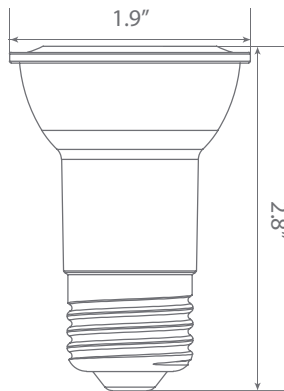

Product Dimensions