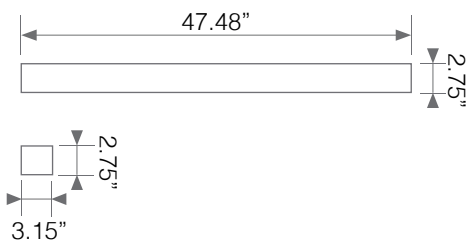

Damp Rated

Easy and fast installation

Electrical Specifications

	Lumen Output	Input Power	Input Voltage	Luminous Efficacy	CCT	Estimated Yearly Cost
Total	6500 lm	50 W	AC120-277V	130 lm/W	3000K / 4000K 5000K	\$ 6.02
Up Light	1950 lm					
Down Light	4550 lm					

Beam Angle	Center Beam	CRI	Power Factor	Input Current	Base	Lamp Lifespan
100°	60	80	0.9	0.43 A	N/A	50,000 Hrs.

Mechanical Specifications

Rating	Operational Temperature	Inner Box QTY.	Master Box QTY.	Dimensions(in.)	UPC Code
Damp Rated	10°F - 170°F	1 pc	4 pcs	47.48"(W) x 2.75"(H) x 3.15"(D) 78.74"(Wire Connector)	811174034827

Product Dimensions

Photometric Data

*Independent Up & Down CCT Tunable Switches