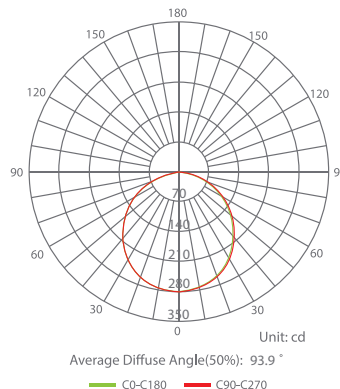

Damp Rated

Easy and fast installation

Electrical Specifications

	Lumen Output	Input Power	Input Voltage	Luminous Efficacy	CCT	Estimated Yearly Cost
Total	6500 lm	50 W	AC120-277V	130 lm/W	3000K / 4000K 5000K	\$ 6.02
Up Light	1950 lm					
Down Light	4550 lm					

Beam Angle	Center Beam	CRI	Power Factor	Input Current	Base	Lamp Lifespan
100°	60	80	0.9	0.43 A	N/A	50,000 Hrs.

Mechanical Specifications

Rating	Operational Temperature	Inner Box QTY.	Master Box QTY.	Dimensions(in.)	UPC Code
Damp Rated	10°F - 170°F	1 pc	4 pcs	47.48"(W) x 2.75"(H) x 3.15"(D) 78.74"(Wire Connector)	811174034827

Product Dimensions

Photometric Data

*Independent Up & Down CCT Tunable Switches