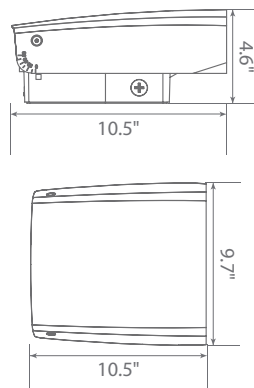

Product Dimensions