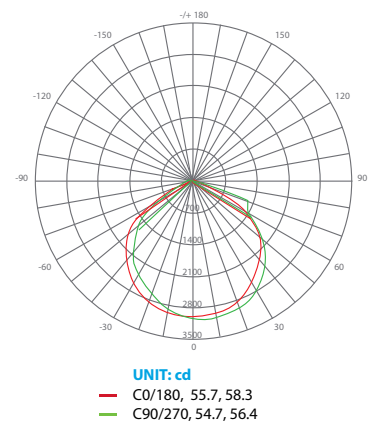

Product Photometric Data

Euri Lighting | A Division of **IRTRONIX** Inc.