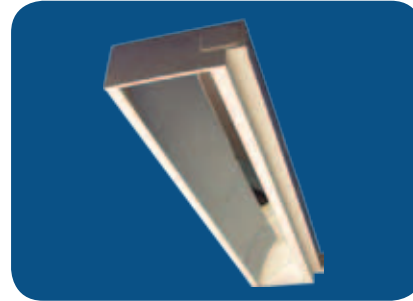

EWW

Elliptical wall wash coffer

Grid mount

FEATURES & SPECIFICATIONS

INTENDED USE

Specification grade, recessed perimeter elliptical wall wash to highlight wall and shelf mounted goods in commercial and retail environments. Provides uniform VERTICAL surface lighting.

SIZE W x L x H in inches

- 10.62"W x 24"L x 4.5"D
- 10.62"W x 48.0"L x 4.5"D

MOUNTING

Recessed inverted T-Bar ceilings. Grid mount.

MATERIALS & FEATURES

Housing is die-formed and embossed code 22 gage steel. Finish is high reflectance baked white enamel. Access plate with wiring knockouts are provided on one side of housing. Ballast is accessed from side, through adjacent ceiling tile. Premium, full specular reflectors at sides and ends create a professional finish and control the wall wash lighting distribution.

- Perimeter highlight for wall and shelf mounted goods.
- 'Silver' full bright reflectors maximize efficiency, light output, and control wall wash distribution.
- Access plate to simplify installation

EW 4ft

Elliptical wall wash coffer
Grid mount

DIMENSIONS

All dimensions are inches (millimeters). Specifications subject to change without notice.