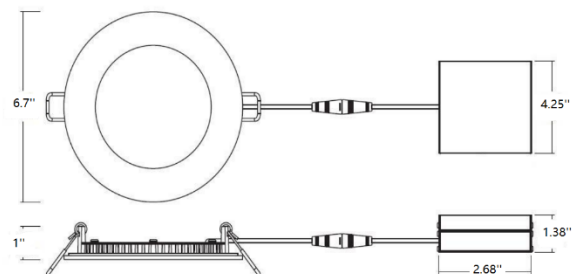

Project Name:

Type:

Catalog#:

The EX-Lite DL is an ultra-thin direct installed LED down light that clips to the ceiling without a can. Three CCT 30K/40K/50K selectable all in one.

It delivers soft light for indoor commercial and residential lighting with its frosted lens.

Model	Lumens	Power	lm/W	CCT	CRI
DL4	700lm	9W	70+lm/W	3000K/4000K/5000K	90+
DL6	1200lm	14W	70+lm/W	3000K/4000K/5000K	90+

DL4 Polar & Lumen Summary

DL6 Polar & Lumen Summary

DL4

DL6