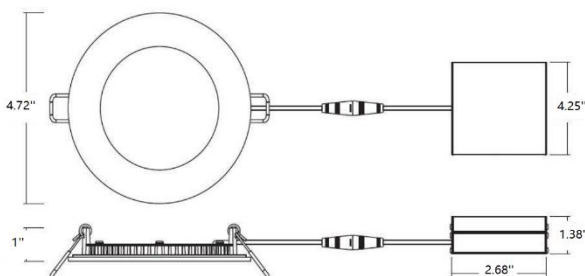

Project Name:

Type:

Catalog#:

The EX-Lite DL is an ultra-thin direct installed LED down light that clips to the ceiling without a can. Three CCT 30K/40K/50K selectable all in one.

It delivers soft light for indoor commercial and residential lighting with its frosted lens.

Model	Lumens	Power	lm/W	CCT	CRI
DL4	700lm	9W	70+lm/W	3000K/4000K/5000K	90+
DL6	1200lm	14W	70+lm/W	3000K/4000K/5000K	90+

DL4 Polar & Lumen Summary

DL6 Polar & Lumen Summary

DL4

DL6