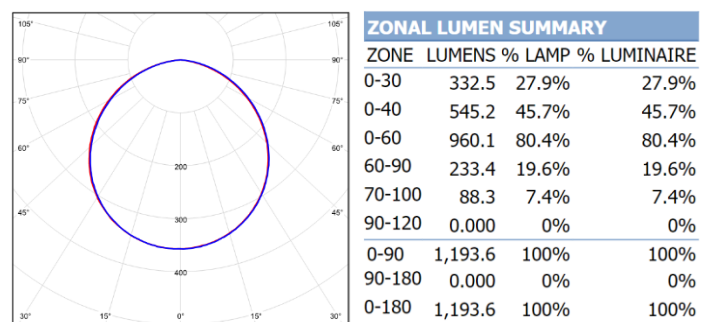

Project Name:

Type:

Catalog#:

The EX-Lite DL is an ultra-thin direct installed LED down light that clips to the ceiling without a can. Three CCT 30K/40K/50K selectable all in one.

It delivers soft light for indoor commercial and residential lighting with its frosted lens.

Model	Lumens	Power	lm/W	CCT	CRI
DL4	700lm	9W	70+lm/W	3000K/4000K/5000K	90+
DL6	1200lm	14W	70+lm/W	3000K/4000K/5000K	90+

DL4 Polar & Lumen Summary

DL6 Polar & Lumen Summary

DL4

DL6