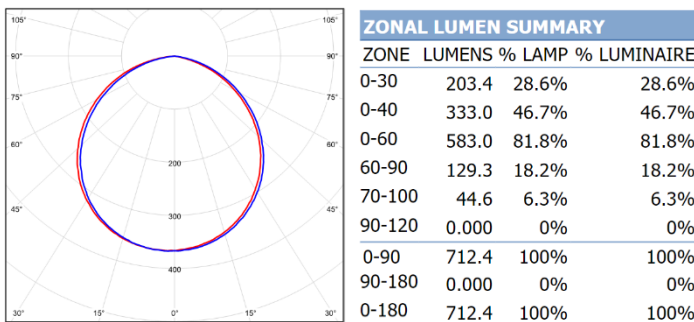

Project Name:

Type:

Catalog#:

The EX-Lite DL is an ultra-thin direct installed LED down light that clips to the ceiling without a can. Three CCT 30K/40K/50K selectable all in one.

It delivers soft light for indoor commercial and residential lighting with its frosted lens.

Model	Lumens	Power	lm/W	CCT	CRI
DL4	700lm	9W	70+lm/W	3000K/4000K/5000K	90+
DL6	1200lm	14W	70+lm/W	3000K/4000K/5000K	90+

DL4 Polar & Lumen Summary

DL6 Polar & Lumen Summary

DL4

DL6