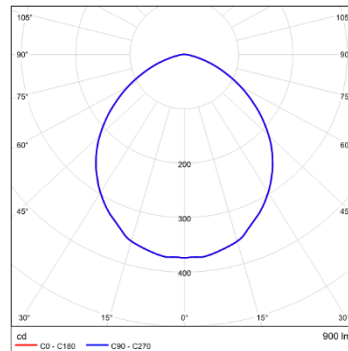

Project Name:

Type:

Catalog#:

The EX-Lite DR series is a dimmable LED retrofit lamp designed to be easy to install into existing ceiling cans.

It has 5 CCTs in one unit 2700K/3000K/3500K/4000K & 5000K thanks to our latest CCT tuning technology.

DR4	SM=smooth trim
DR6	BF=baffle trim

ZONAL LUMEN SUMMARY		
ZONE	LUMENS	% LUMINAIRE
0-30	348.8	31.7%
0-40	562.0	51.1%
0-60	941.4	85.5%
60-90	159.1	14.5%
70-100	51.9	4.7%
90-120	0.000	0%
0-90	1,100.5	100%
90-180	0.000	0%
0-180	1,100.5	100%