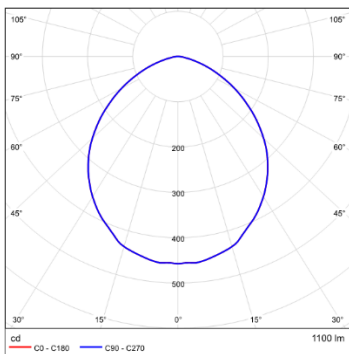

Project Name:

Type:

Catalog#:

The EX-Lite DR series is a dimmable LED retrofit lamp designed to be easy to install into existing ceiling cans.

It has 5 CCTs in one unit 2700K/3000K/3500K/4000K & 5000K thanks to our latest CCT tuning technology.

DR4	SM=smooth trim
DR6	BF=baffle trim

ZONAL LUMEN SUMMARY		
ZONE	LUMENS	% LUMINAIRE
0-30	348.8	31.7%
0-40	562.0	51.1%
0-60	941.4	85.5%
60-90	159.1	14.5%
70-100	51.9	4.7%
90-120	0.000	0%
0-90	1,100.5	100%
90-180	0.000	0%
0-180	1,100.5	100%