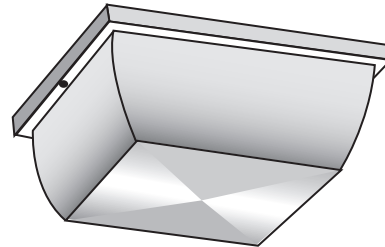

Ceiling Utility Fixture

Application

Energy efficient LED fixtures for wall or ceiling mount in commercial or apartment corridors.

FEATURES & SPECIFICATIONS

Features

- Powder coated fitter
- Clear acrylic or white acrylic lens
- UL type 1 outdoor ballast
- PL bulbs included
- Mounting hardware
- UL listed

Options

- High power factor ballasts
- Electronic ballasts
- Clear or white polycarbonate lens
- Tamper proof screws
- Extended back

ORDERING INFORMATION

Example: F1010CLAC15W1200LD12030K

F1010	CLAC	15W1200L	D120	30K
Series	Lens	Wattage and Lumen	Driver	Kelvin Temperature
F1010 10"X10"X4"	CLAC Clear Acrylic Lens	12W800L 12 System Watts, 800 Delivered Lumens	D120 120V Dimmable Driver	30K 3000K
F1212 12"X12"X4"	WHAC White Acrylic Lens	15W1200L 15 System Watts, 1200 Delivered Lumens		40K 4000K
	CLPC Clear Polycarbonate Lens	22W1800L 22 System Watts, 1800 Delivered Lumens		
	WHPC White Polycarbonate Lens			

*Consult for more options

Catalog Number:
Notes: