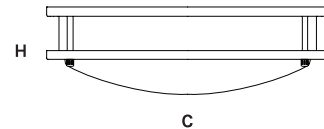

Warranty

5 yr /50K hrs. View at: <https://falkorindustry.com/warranty/>.

Project:
Date:
Catalog No:
Prepared By:

15 inch and 18 inch with Satin Nickel Trim and Frosted Lens

Correlated Color Temperatures (CCT)

3000K 3500K 4000K

Physical Dimensions

15-IN Models ø 14.50"C x 3.50"H

18-IN Models ø 17.80"C x 4.00"H

Specifications

Energy Data

Input Voltage: 120V

Input Frequency: 50/60 Hz