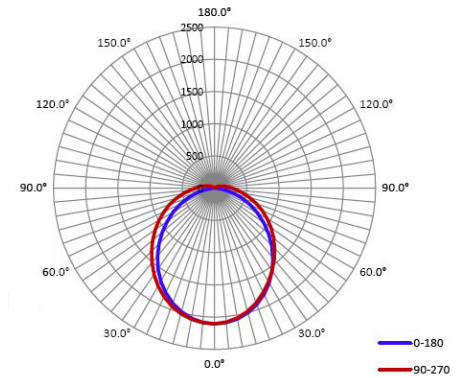

L70: 75000 hours

Ordering Information

Model	Size	Wattage	Voltage	Current	Lumens	Efficacy	CCT	Dimming	Color	Dimensions	Weight
ETH-TVT-4F-45W	4-FT	(34W	120-277V	0.28A@120V, 0.12A@277V	4420	130 lm/W	(3500K, 4000K, 5000K)	0-10V	Light Gray	47.20"L x 3.50"W x 3.10"H	4.41 lbs
		38W		0.32A@120V, 0.14A@277V	4940						
		45W)		0.38A@120V, 0.16A@277V	5850						
ETH-TVT-8F-90W	8-FT	(65W	120-277V	0.54A@120V, 0.23A@277V	8450	130 lm/W	(3500K, 4000K, 5000K)	0-10V	Light Gray	94.50"L x 3.50"W x 3.10"H	7.72 lbs
		75W		0.63A@120V, 0.27A@277V	9750						
		90W)		0.75A@120V, 0.32A@277V	11700						

Physical Dimensions

4-FT Models 47.20"L x 3.50"W x 3.10"H

8-FT Models 94.50"L x 3.50"W x 3.10"H

Photometric Characteristics

*Example of 4-FT 45W (Set at 3500K)