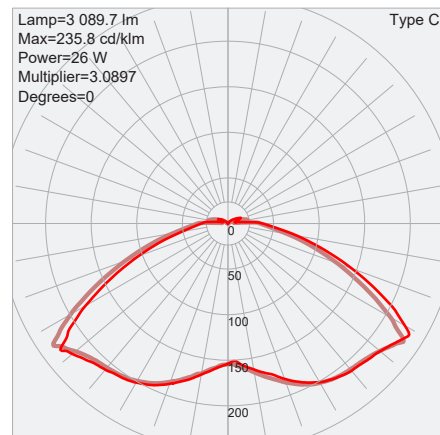

Photometric Characteristics

*Example of 26W 5000K