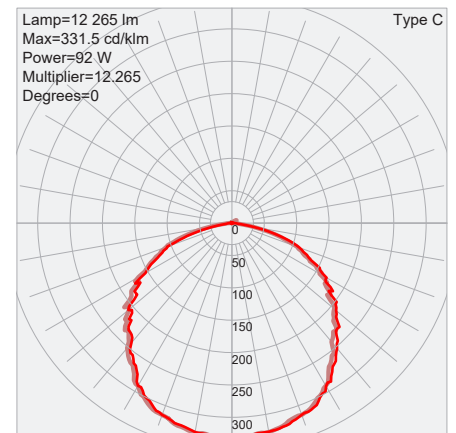

Lighting Data

Lumens: 6200, 8800, 12264
Lumens Per Watt: Up to 138 lm/W
Color Correlated Temperature (CCT): 5000K
Dimmable: No
Color Rendering Index (CRI): >70
L70: 50000 hours

Ordering Information

Model	Wattage	Voltage	Current	Lumens	Efficacy	CCT	Dimming	Color	Dimensions	Weight
MDD05-45W	45W	120-277V	0.38A@120V, 0.16A@277V	6200	138 lm/W	5000K	No	Silver	14.20"L x ø 7.90"C x 7.60"H	4.54 lbs
MDD05-65W	65W	120-277V	0.54A@120V, 0.23A@277V	8800	135 lm/W	5000K	No	Silver	14.20"L x ø 7.90"C x 7.60"H	4.80 lbs
MDD05-90W	90W	120-277V	0.75A@120V, 0.32A@277V	12264	135 lm/W	5000K	No	Silver	14.20"L x ø 7.90"C x 7.60"H	5.02 lbs

Mount

MA-DD03-40D Silver	Mounting Bracket Arm in Silver
MA-DD03-40D Bronze	Mounting Bracket Arm in Bronze
(Blank)	None (Slip-Fit Mount Standard)

Shipping Information

Model Size	Shipping Dimensions	Shipping Weight	Quantity /Box
All Models	18.00"L x 9.00"W x 8.00"D	7.00 lbs	1

Physical Dimensions

All Models 14.20"L x ø 7.90"C x 7.60"H

Photometric Characteristics

*Example of 90W 5000K