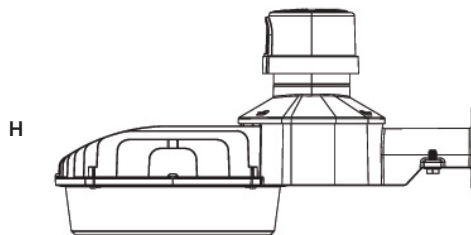

Mount

MA-DD03-40D Silver	Mounting Bracket Arm in Silver
MA-DD03-40D Bronze	Mounting Bracket Arm in Bronze
(Blank)	None (Slip-Fit Mount Standard)

Shipping Information

Model Size	Shipping Dimensions	Shipping Weight	Quantity /Box
All Models	18.00"L x 9.00"W x 8.00"D	7.00 lbs	1

Physical Dimensions

All Models 14.20"L x ø 7.90"C x 7.60"H

Photometric Characteristics

*Example of 90W 5000K