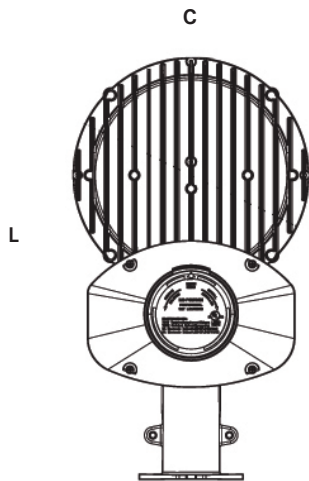

Lighting Data

Lumens: 6200, 8800, 12264
Lumens Per Watt: Up to 138 lm/W
Color Correlated Temperature (CCT): 5000K
Dimmable: No
Color Rendering Index (CRI): >70
L70: 50000 hours

Ordering Information

Model	Wattage	Voltage	Current	Lumens	Efficacy	CCT	Dimming	Color	Dimensions	Weight
MDD05-45W	45W	120-277V	0.38A@120V, 0.16A@277V	6200	138 lm/W	5000K	No	Silver	14.20"L x ø 7.90"C x 7.60"H	4.54 lbs
MDD05-65W	65W	120-277V	0.54A@120V, 0.23A@277V	8800	135 lm/W	5000K	No	Silver	14.20"L x ø 7.90"C x 7.60"H	4.80 lbs
MDD05-90W	90W	120-277V	0.75A@120V, 0.32A@277V	12264	135 lm/W	5000K	No	Silver	14.20"L x ø 7.90"C x 7.60"H	5.02 lbs

Mount

MA-DD03-40D Silver	Mounting Bracket Arm in Silver
MA-DD03-40D Bronze	Mounting Bracket Arm in Bronze
(Blank)	None (Slip-Fit Mount Standard)

Shipping Information

Model Size	Shipping Dimensions	Shipping Weight	Quantity /Box
All Models	18.00"L x 9.00"W x 8.00"D	7.00 lbs	1

Physical Dimensions

All Models 14.20"L x ø 7.90"C x 7.60"H

Photometric Characteristics

*Example of 90W 5000K